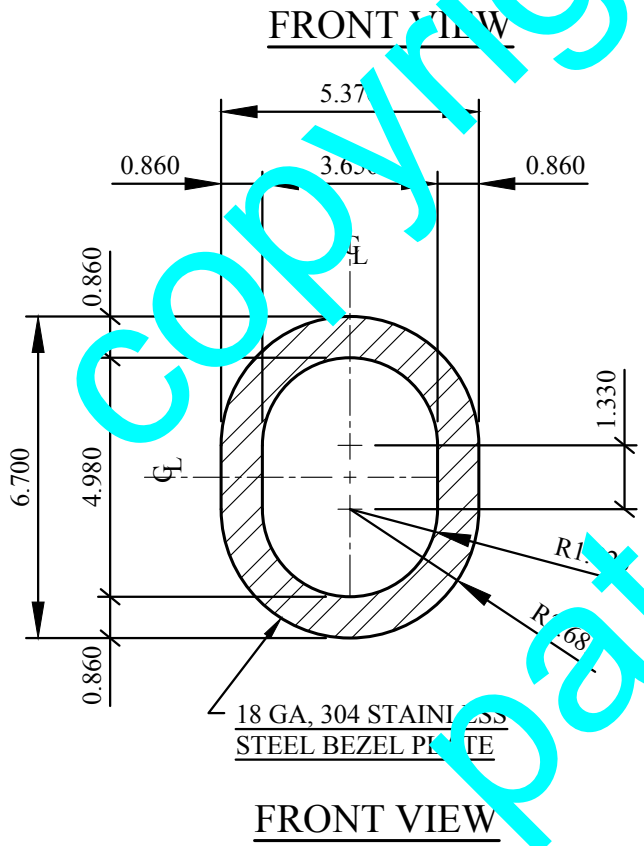

18 GA, 304 STAINLESS
STEEL PLATE-A

1/16" RUBBER
BOOT FLANGE-B

**EXTERNAL STEERING
COLUMN BOOT**

18 GA, 304 STAINLESS
STEEL BEZEL PLATE

FRONT VIEW

PATENT PENDING

◇			
◇1	5/6/16	KWH	REVISED PLATE SIZE
REV	DATE	BY	DESCRIPTION

DETAILS OF: EXTERNAL STEERING COLUMN BOOT
 FOR: JJSRODS.COM
 LOCATION: WINGATE, NC
 DESIGNER: JEFF JOHNSON
 DEVELOPER: JEFF JOHNSON
 DRAWN: 05/02/16 BY: HOWELL DETAILING SERVICE, INC

PART NOTES:

- SCALE: 3" = 1'-0", (UNO).
- ALL DIMENSIONS ARE SHOWN IN INCHES.

PART #
201601